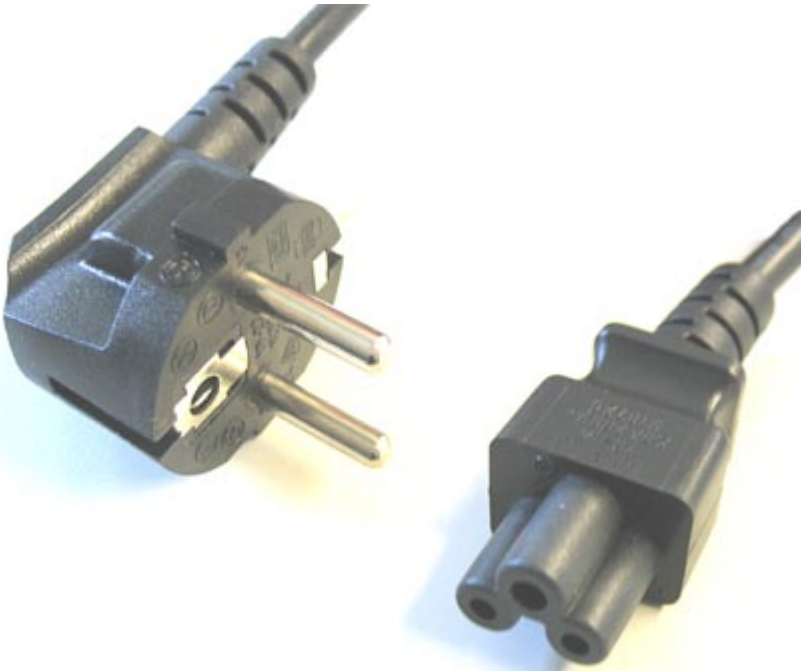

2.98 EUR  
incl. 19% VAT, plus [shipping](#)

Cold devices power cord (Cloverleaf) 1.5-1.8m